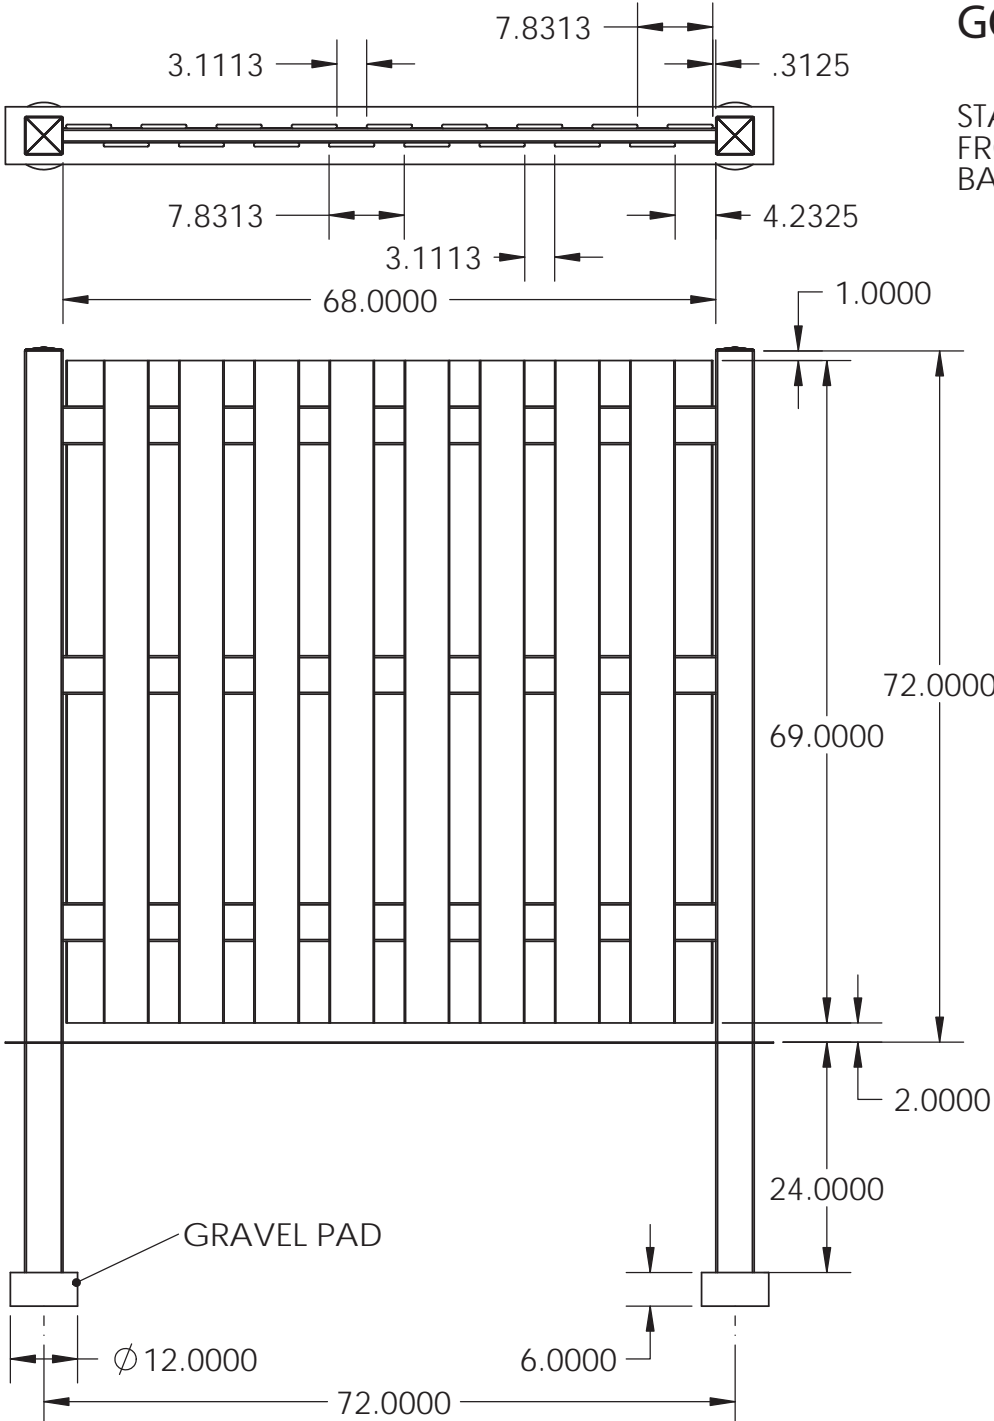

GOOD NEIGHBOR SHADOWBOX

START 5/16" GAP FROM POST
 FRONT ROW (4.72") PICKETS: 9 @ 7 13/16" SPACING
 BACK ROW (4.72") PICKETS: 8 @ 7 13/16" SPACING

TRADITIONAL DOG EAR

START 1/8" GAP FROM POST
 FENCE CONSISTS OF 14 PICKETS MEASURING 4.72" WIDE
 GAP 1/8" BETWEEN INDIVIDUAL PICKETS