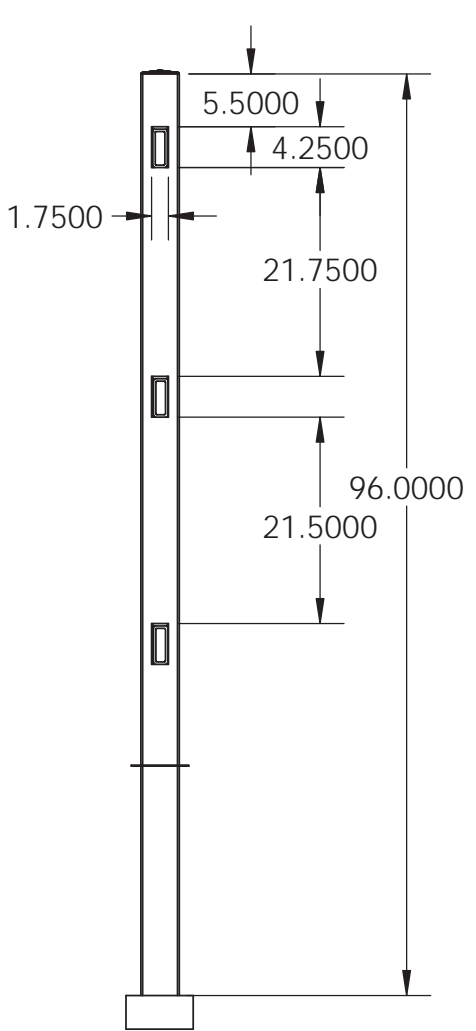

GOOD NEIGHBOR SHADOWBOX

START 5/16" GAP FROM POST
 FRONT ROW (4.72") PICKETS: 9 @ 7 13/16" SPACING
 BACK ROW (4.72") PICKETS: 8 @ 7 13/16" SPACING

TRADITIONAL DOG EAR

START 1/8" GAP FROM POST
 FENCE CONSISTS OF 14 PICKETS MEASURING 4.72" WIDE
 GAP 1/8" BETWEEN INDIVIDUAL PICKETS